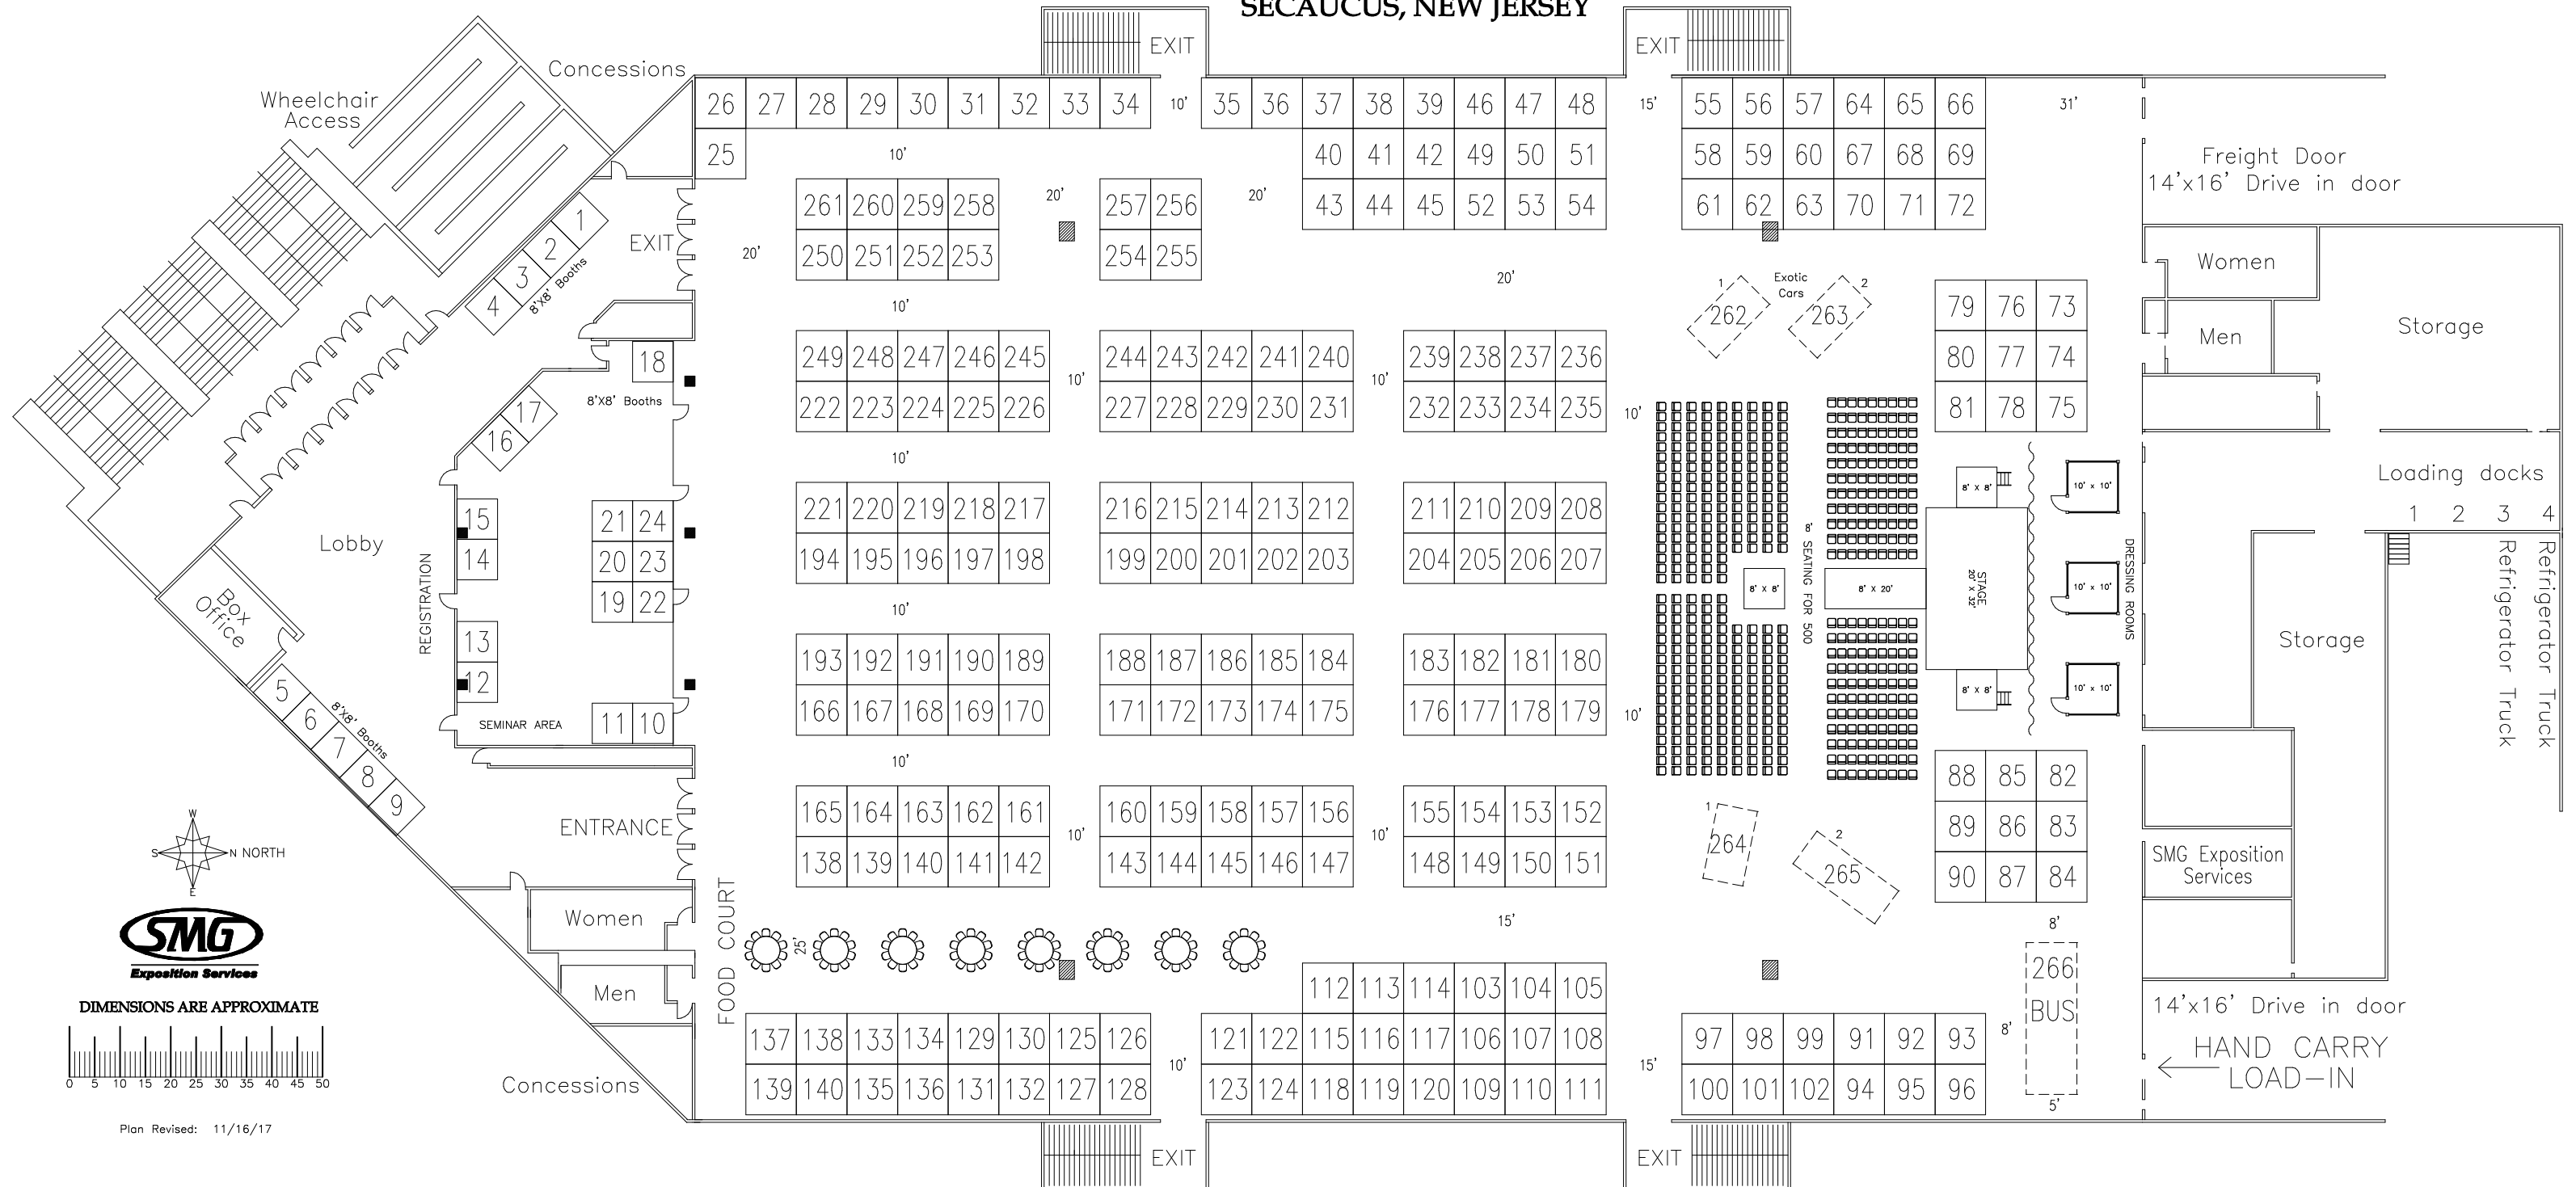

# Grand Dulhan Expo

November 19th, 2017

MEADOWLANDS EXPOSITION CENTER  
SECAUCUS, NEW JERSEY

DIMENSIONS ARE APPROXIMATE

Plan Revised: 11/16/17